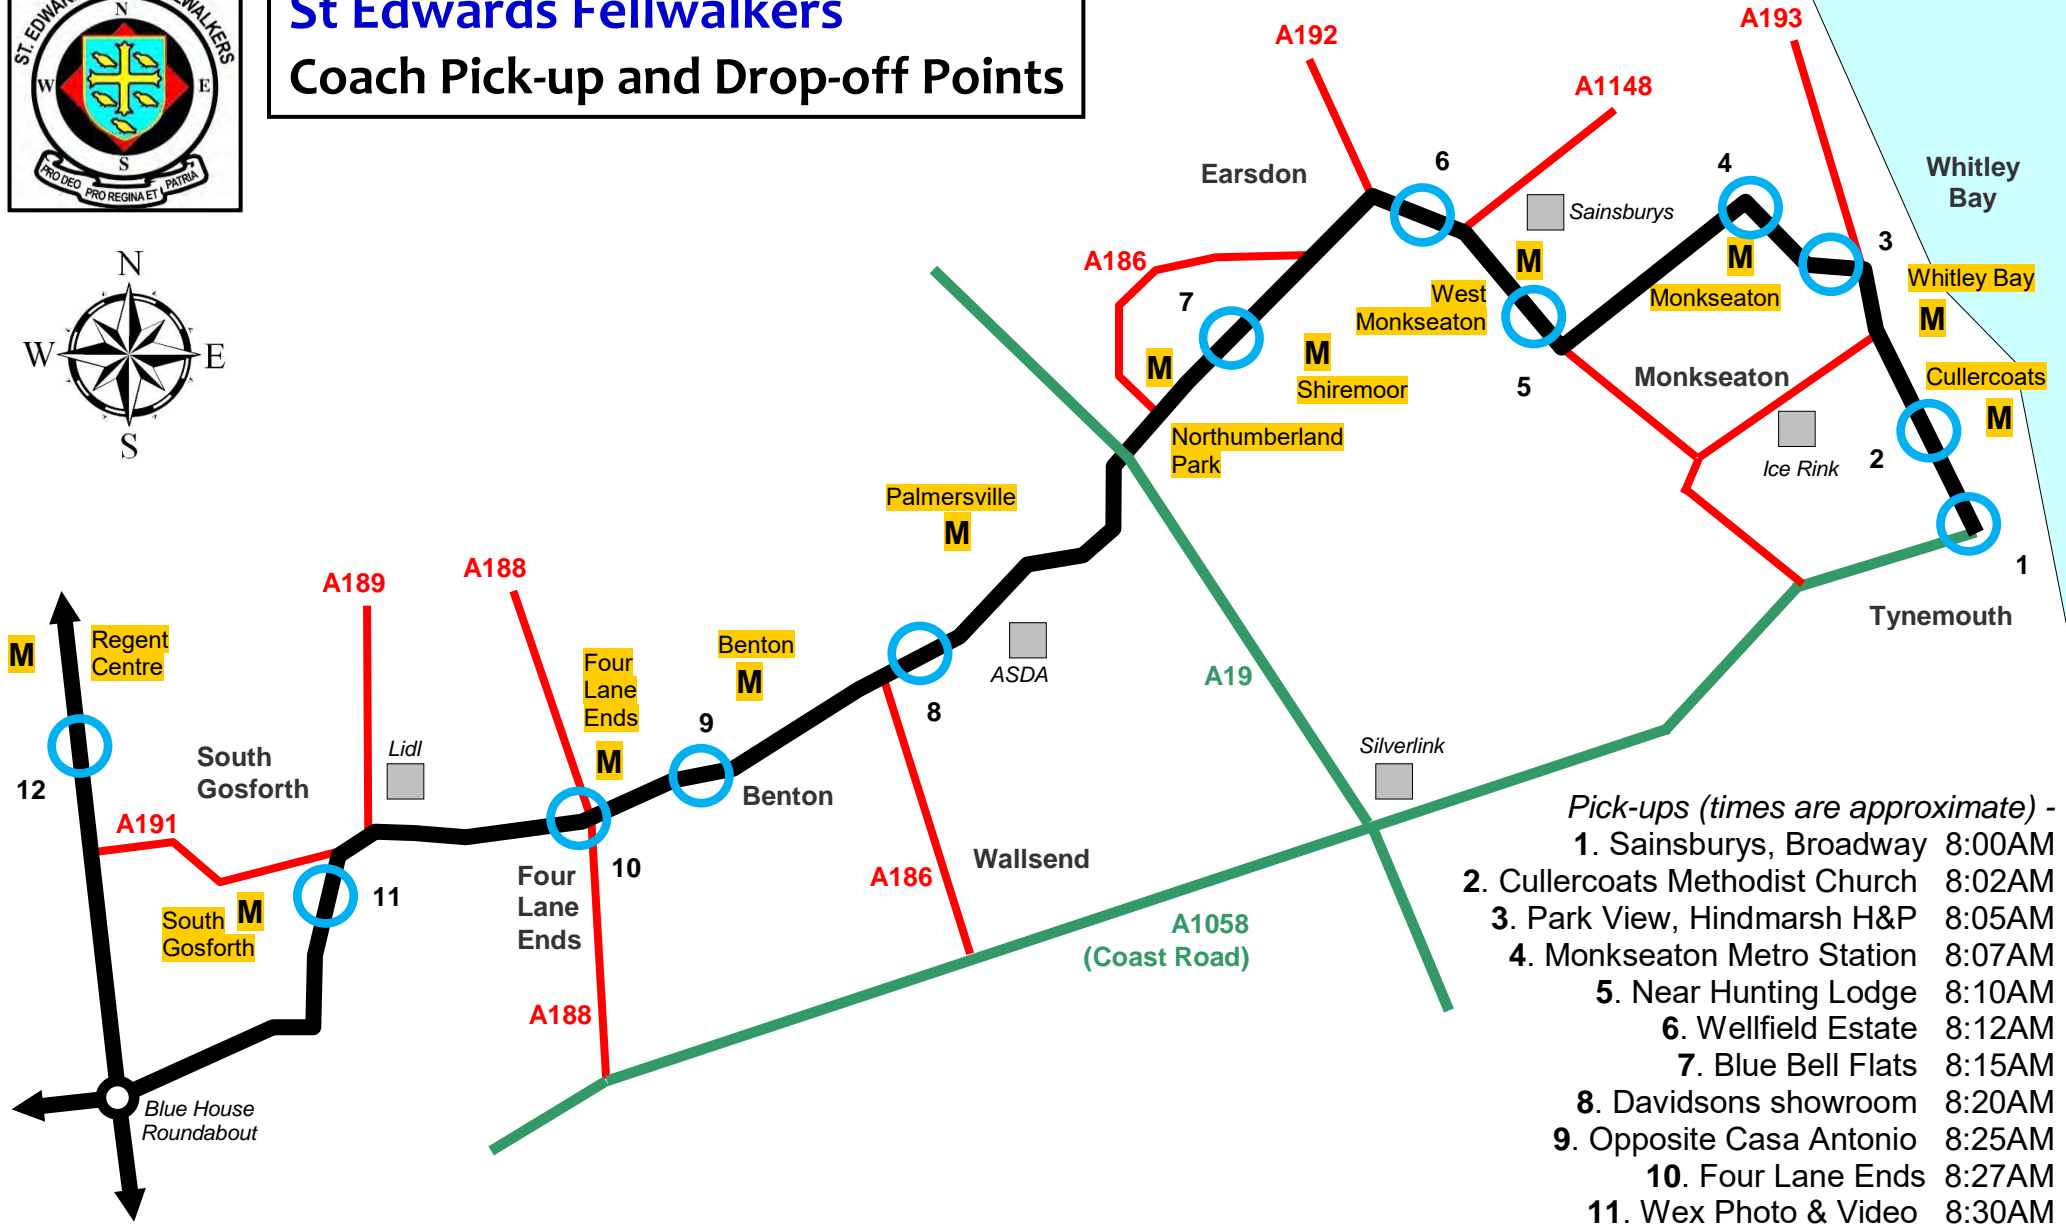

## Coach Pick-up and Drop-off Points

- Pick-ups (times are approximate) -*
1. Sainsburys, Broadway 8:00AM
  2. Cullercoats Methodist Church 8:02AM
  3. Park View, Hindmarsh H&P 8:05AM
  4. Monkseaton Metro Station 8:07AM
  5. Near Hunting Lodge 8:10AM
  6. Wellfield Estate 8:12AM
  7. Blue Bell Flats 8:15AM
  8. Davidsons showroom 8:20AM
  9. Opposite Casa Antonio 8:25AM
  10. Four Lane Ends 8:27AM
  11. Wex Photo & Video 8:30AM
  12. Great North Road 8:35AM
- (no.12 north-bound journeys only)*