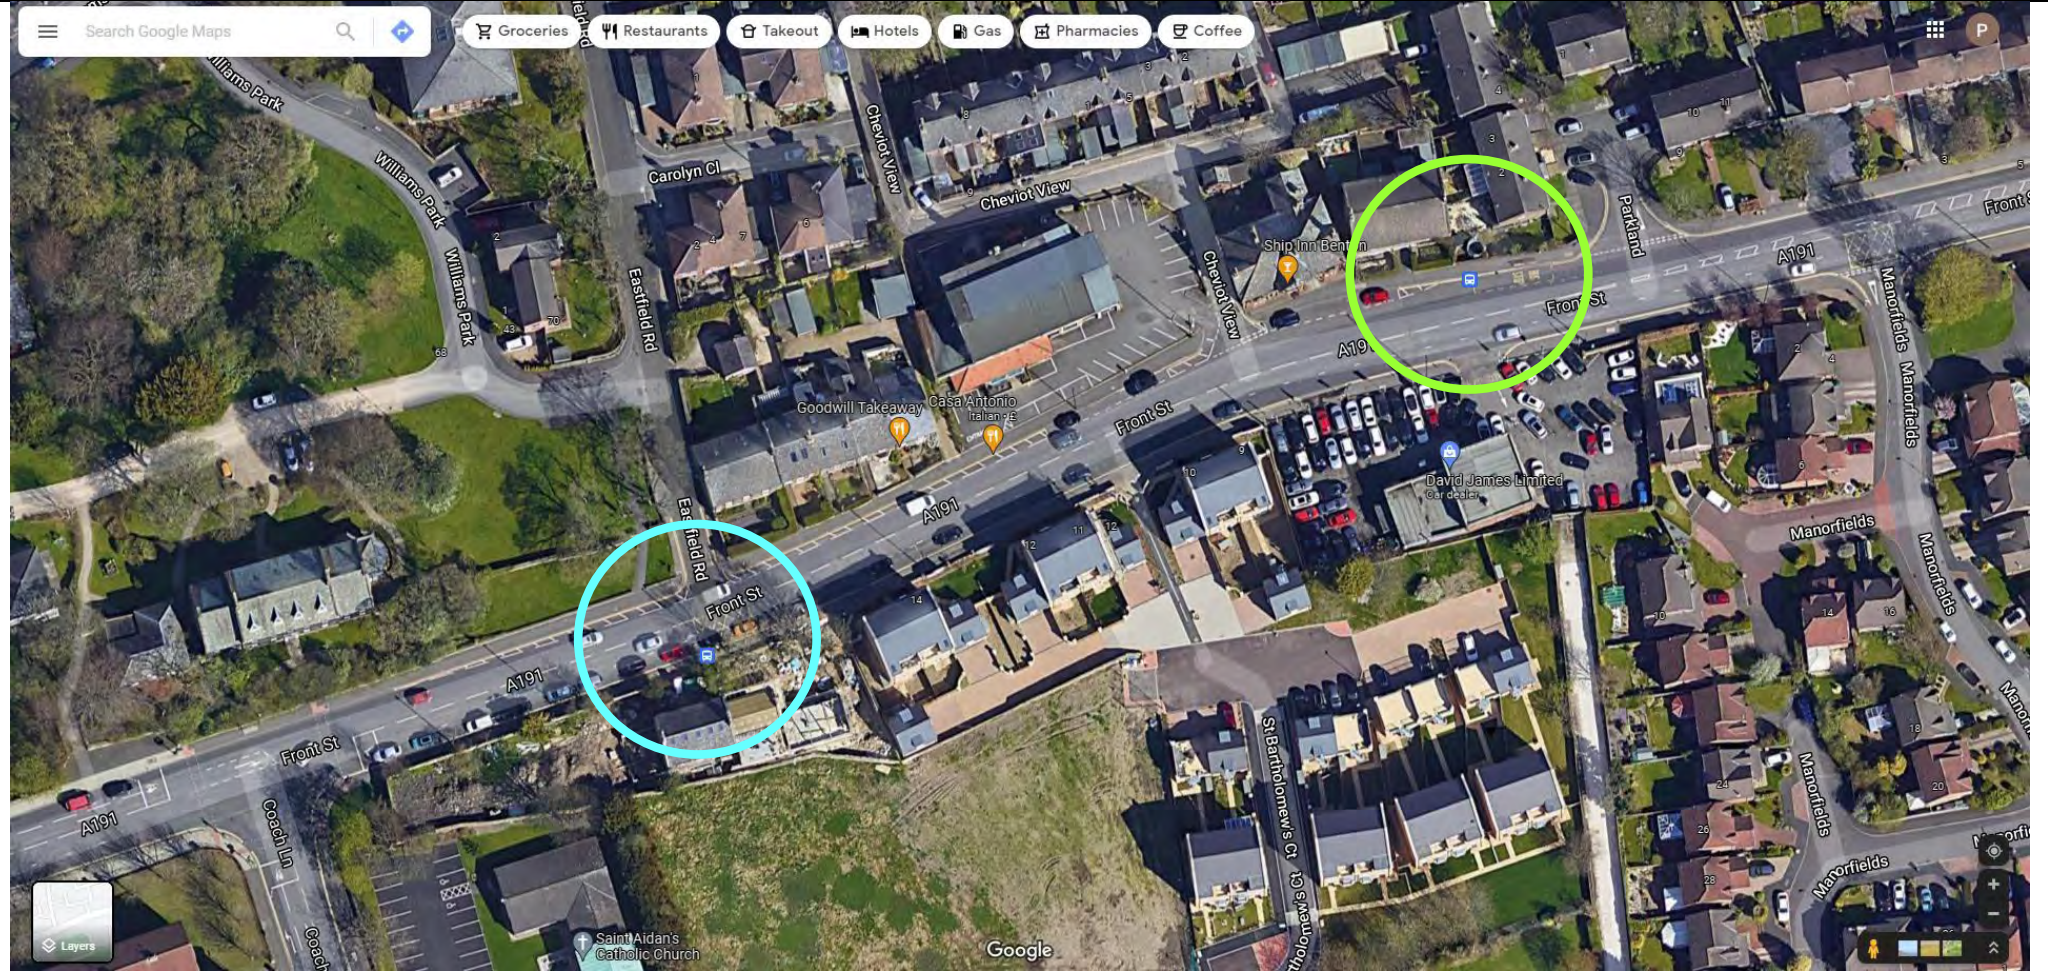

Bus stop just before Blue Bell Flats

Drop-off

Bus stop just after Blue Bell Flats

8. Wallsend

Pick-up

Bus stop outside of Davidsons showroom

Drop-off

Bus stop at entrance to Ramage Transport

9. Benton

Pick-up
Bus stop just after Casa Antonio

Drop-off
Bus stop outside The Ship Inn

10. Four Lane Ends

Pick-up
Bus stop outside of Dry Cleaners

Drop-off
Bus stop before Four Lane Ends junction

11. South Gosforth

Drop-off

Bus stop outside O'Neill Richmonds Law
(when returning from north only)