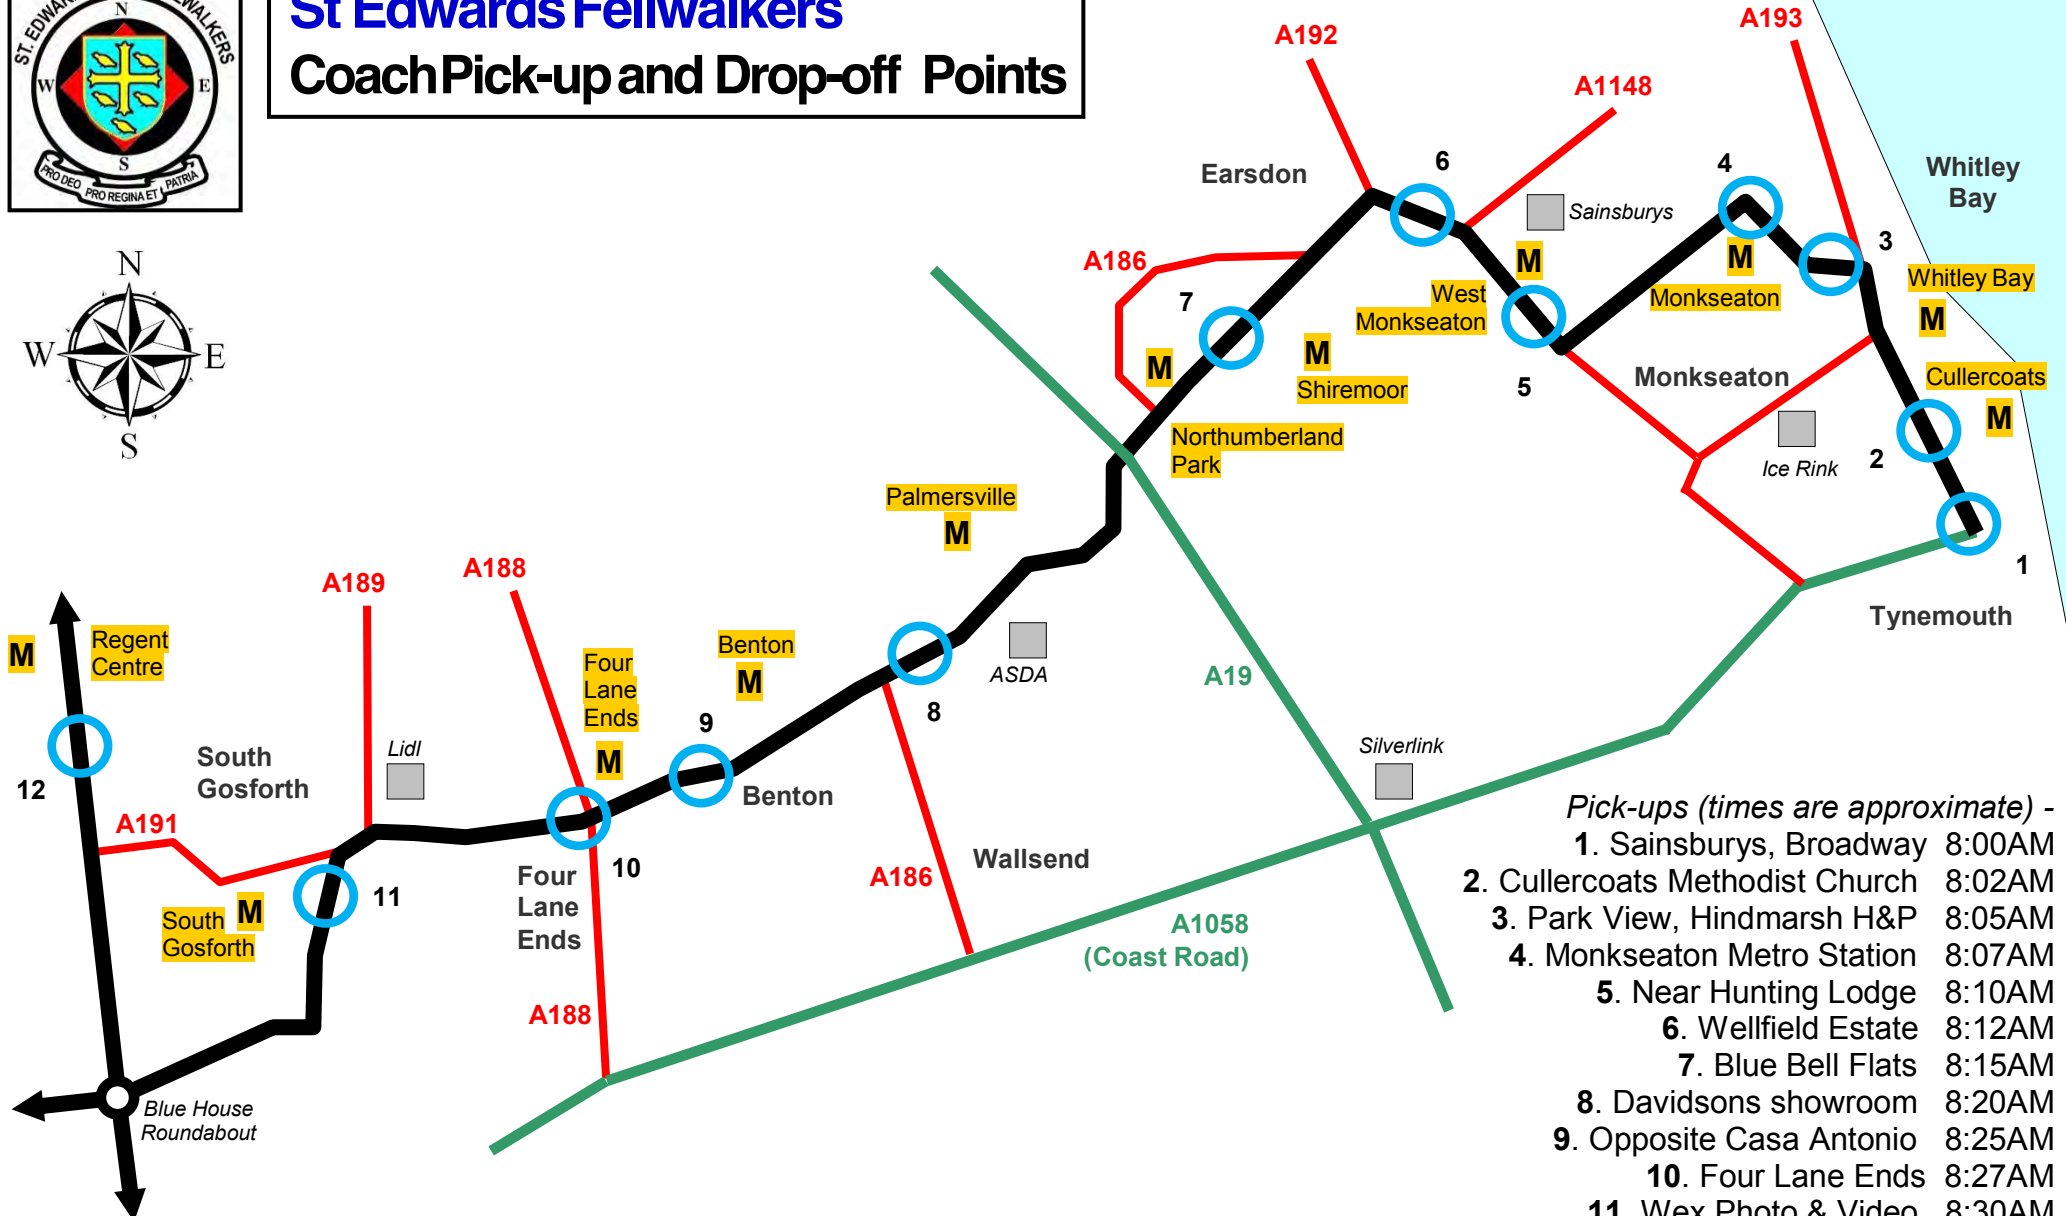

St Edwards Fellwalkers Coach Pick-up and Drop-off Points

1. *Pick-ups (times are approximate) -*
1. Sainsburys, Broadway 8:00AM
  2. Cullercoats Methodist Church 8:02AM
  3. Park View, Hindmarsh H&P 8:05AM
  4. Monkseaton Metro Station 8:07AM
  5. Near Hunting Lodge 8:10AM
  6. Wellfield Estate 8:12AM
  7. Blue Bell Flats 8:15AM
  8. Davidsons showroom 8:20AM
  9. Opposite Casa Antonio 8:25AM
  10. Four Lane Ends 8:27AM
  11. Wex Photo & Video 8:30AM
  12. Great North Road 8:35AM
    (no.12 north-bound journeys only)