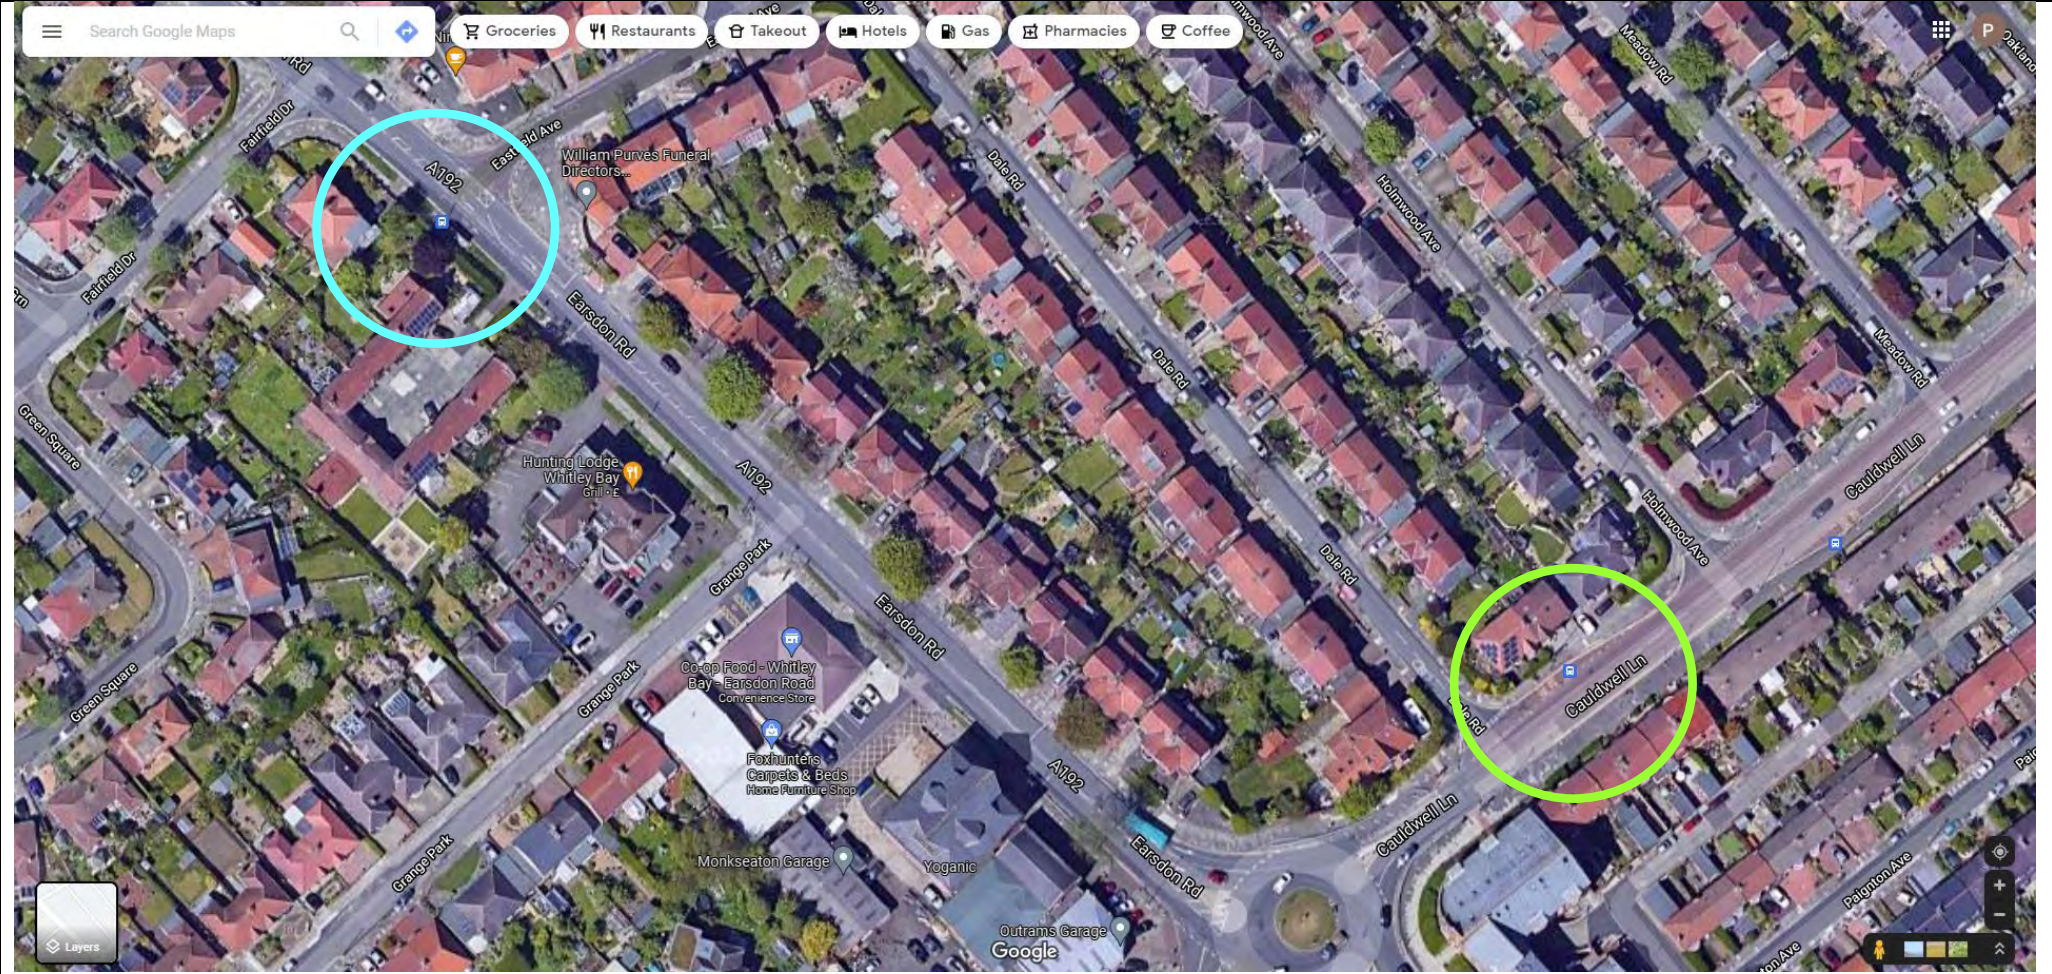

Pick-up

Bus stop outside Monkseaton Metro Station

Drop-off

Bus stop Monkseaton Front Street just after Monkseaton Arms

5. West Monkseaton

Pick-up

Bus stop near Hunting Lodge pub

Drop-off

Drop-off

Bus stop outside O'Neill Richmonds Law
(when returning from north only)