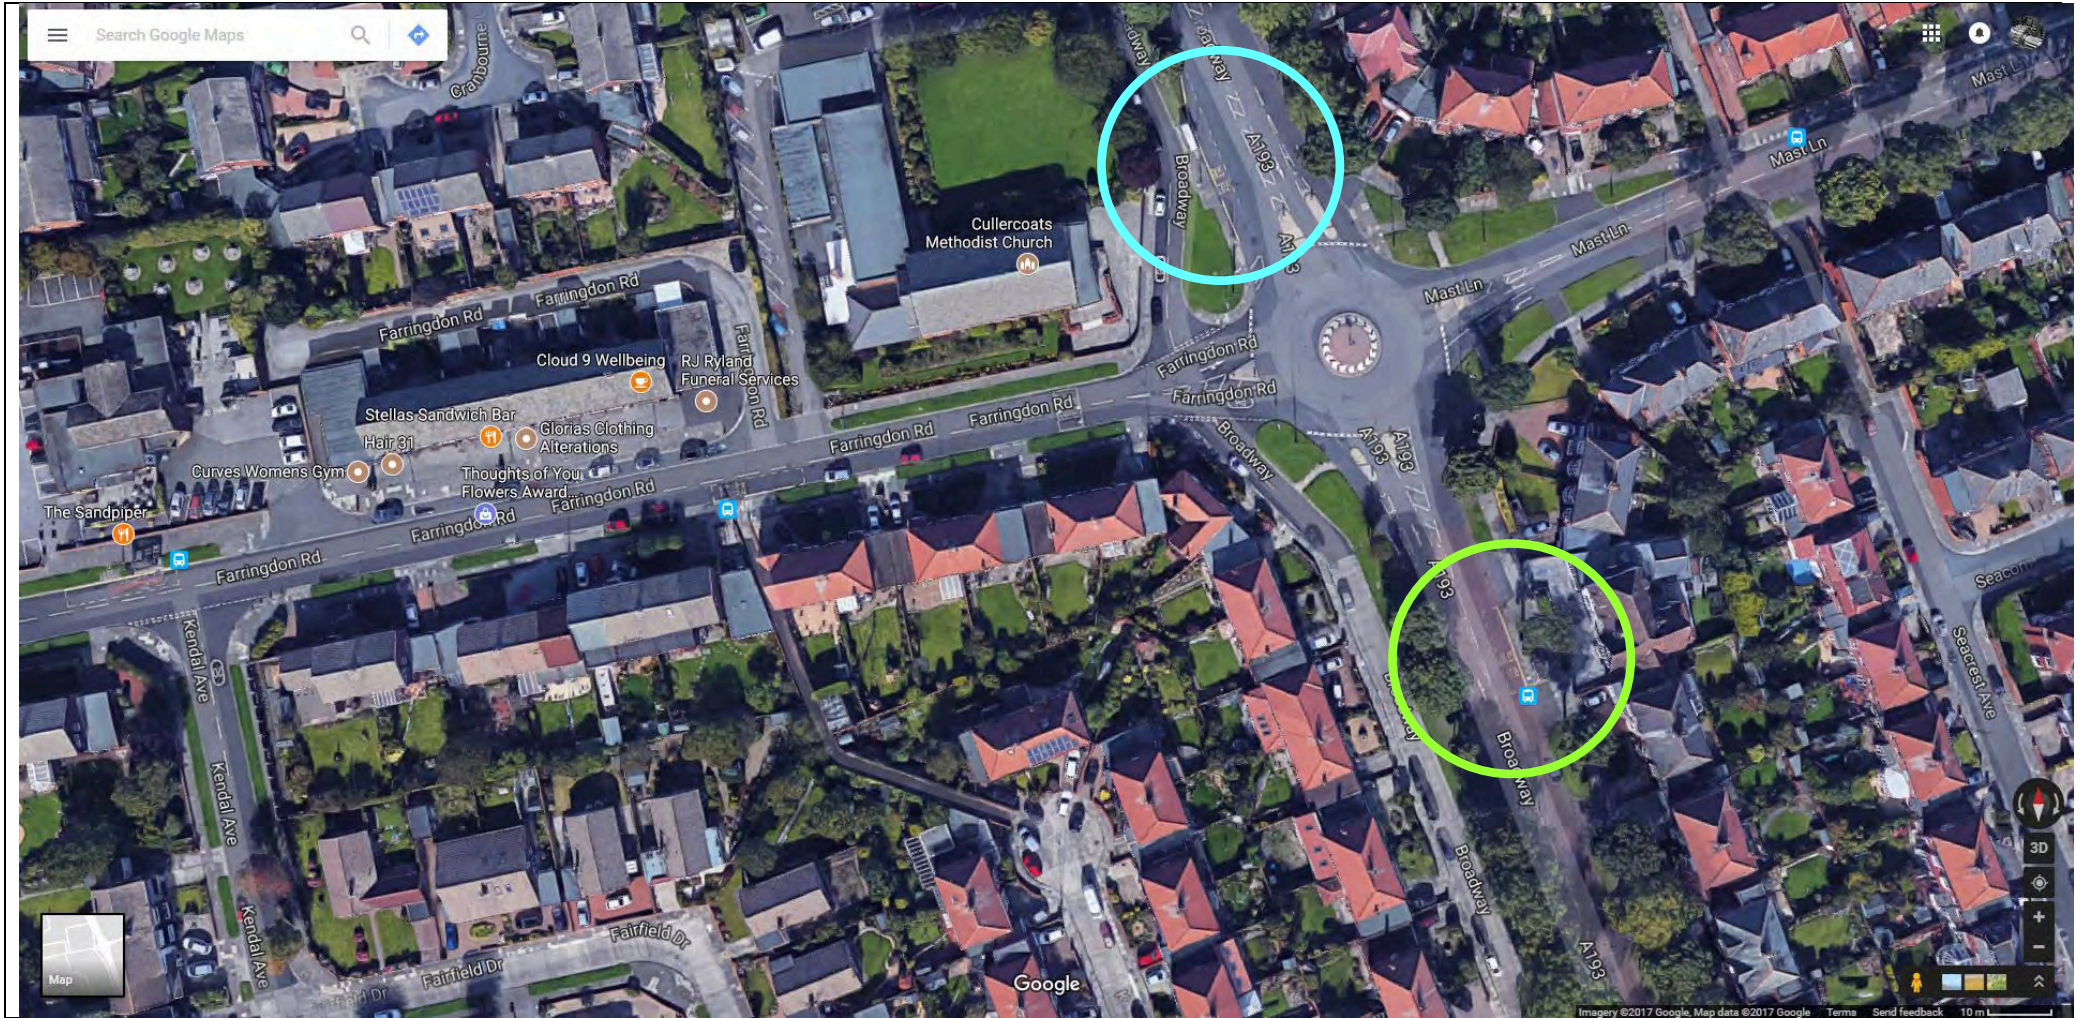

1. Tynemouth

Pick-up

Bus stop on Broadway (north of Sainsburys Local)

Drop-off

Bus stop on Beach Road (opposite Shell Garage)

2. Cullercoats

Pick-up

Bus stop outside Cullercoats Methodist Church

Drop-off

Bus stop on Broadway

3. Whitley Bay

Pick-up

Bus stop outside Hindmarsh H& P Estate Agents

Drop-off

Bus stop outside Al Bear

4. Monkseaton

9. Benton

Pick-up
Bus stop just after Casa Antonio

Drop-off
Bus stop outside The Ship Inn

10. Four Lane Ends

Pick-up
Bus stop outside of Dry Cleaners

Drop-off
Bus stop before Four Lane Ends junction

11. South Gosforth

Drop-off

Bus stop outside O'Neill Richmonds Law
(when returning from north only)