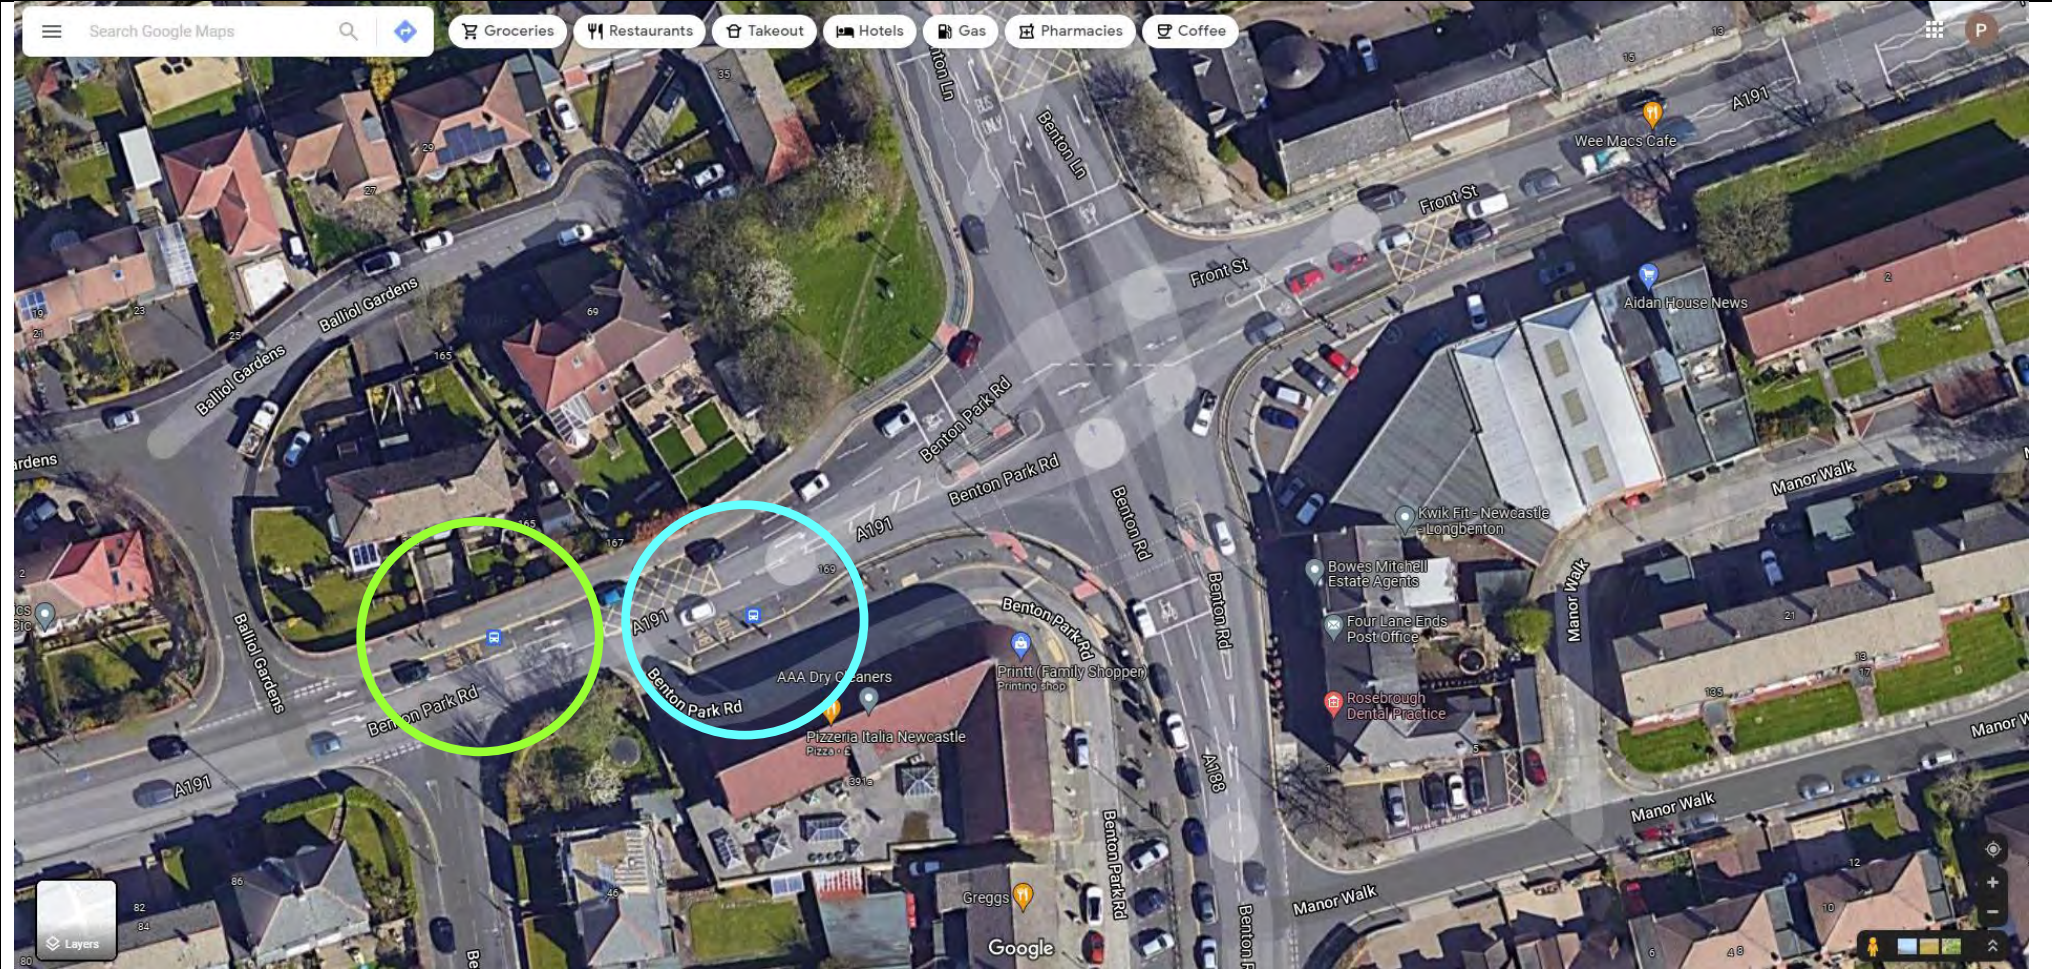

Bus stop just before Blue Bell Flats

Drop-off

Bus stop just after Blue Bell Flats

8. Wallsend

Pick-up

Bus stop outside of Davidsons showroom

Drop-off

Bus stop at entrance to Ramage Transport

9. Benton

Pick-up
Bus stop just after Casa Antonio

Drop-off
Bus stop outside The Ship Inn

10. Four Lane Ends

Pick-up
Bus stop outside of Dry Cleaners

Drop-off
Bus stop before Four Lane Ends junction

11. South Gosforth

Drop-off

Bus stop outside O'Neill Richmonds Law
(when returning from north only)