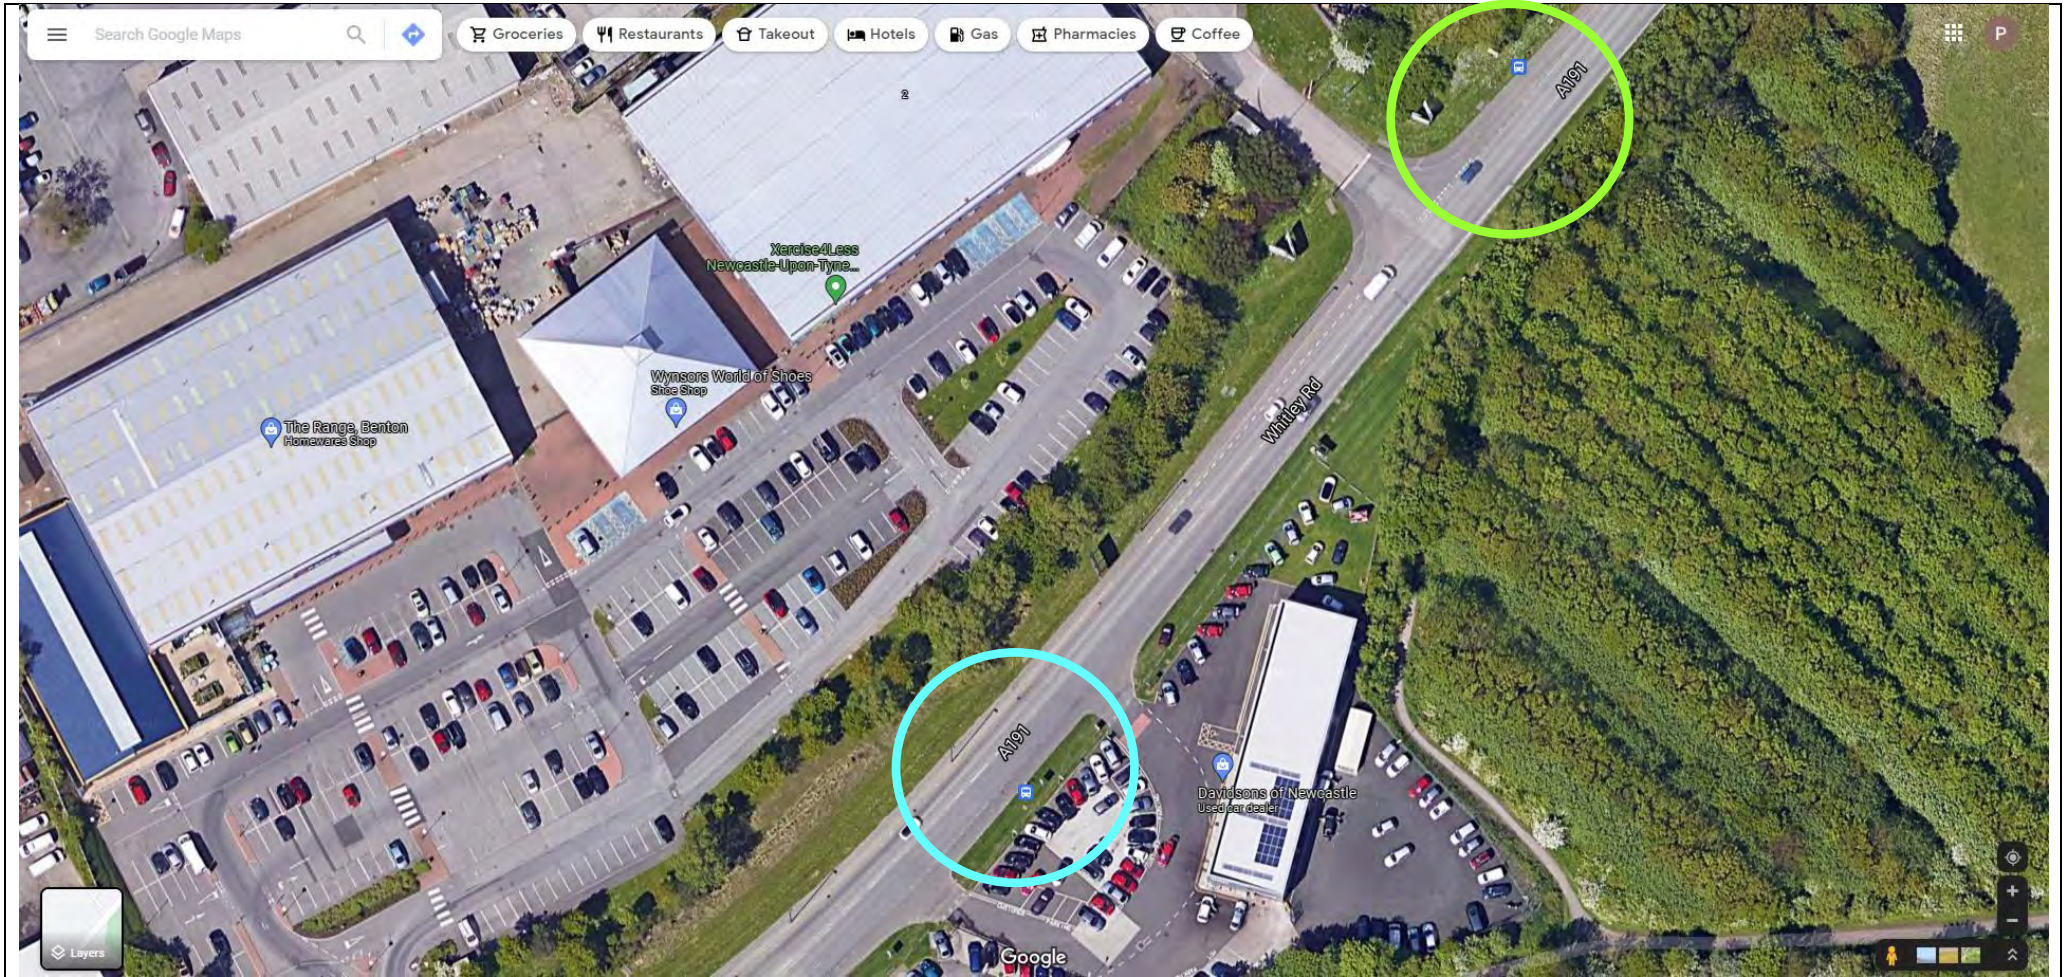

Bus stop just before Blue Bell Flats

Drop-off

Bus stop just after Blue Bell Flats

8. Wallsend

Pick-up

Bus stop outside of Davidsons showroom

Drop-off

Bus stop at entrance to Ramage Transport

9. Benton

Pick-up
Bus stop just after Casa Antonio

Drop-off
Bus stop outside The Ship Inn

10. Four Lane Ends

Pick-up
Bus stop outside of Dry Cleaners

Drop-off
Bus stop before Four Lane Ends junction

11. South Gosforth

Drop-off

Bus stop outside O'Neill Richmonds Law
(when returning from north only)