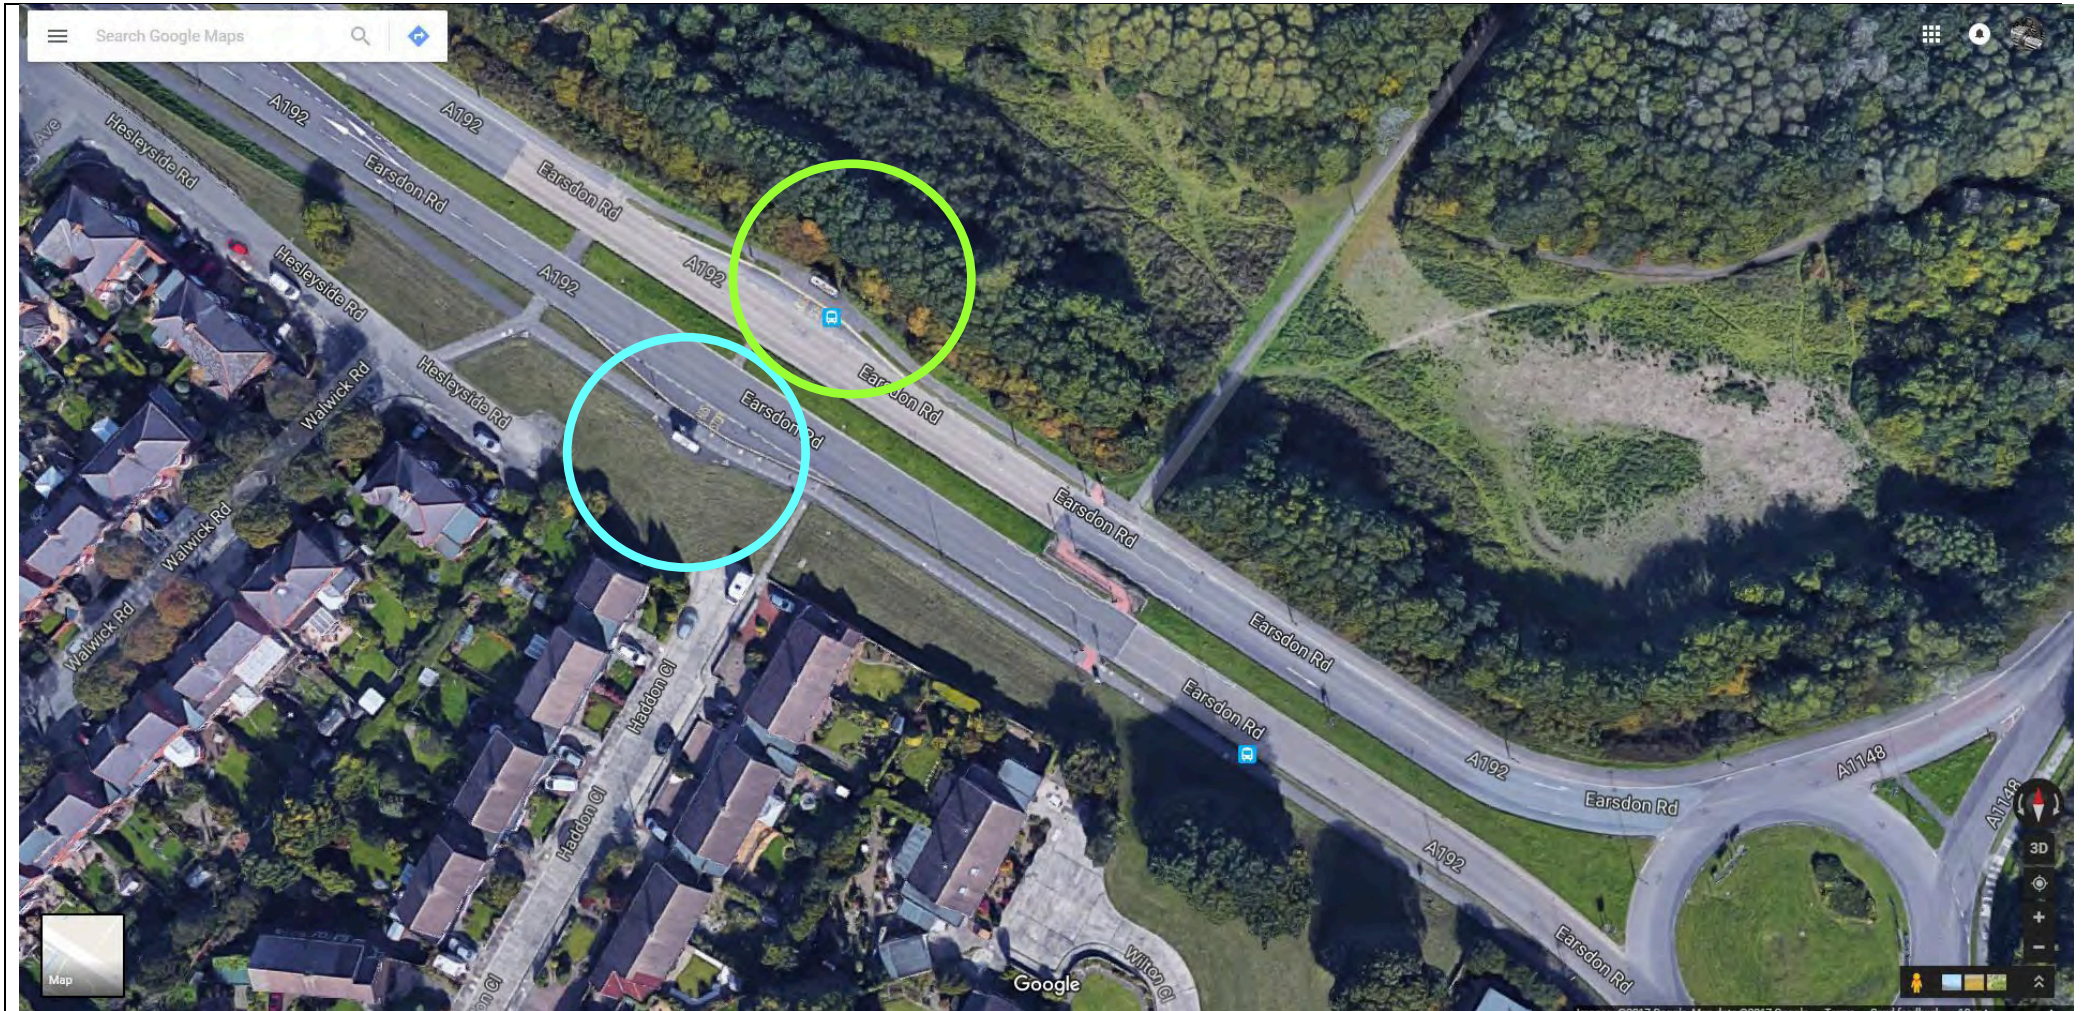

6. Wellfield

Pick-up

Bus stop opposite Wellfield Estate

Drop-off

Bus stop opposite Wellfield Estate