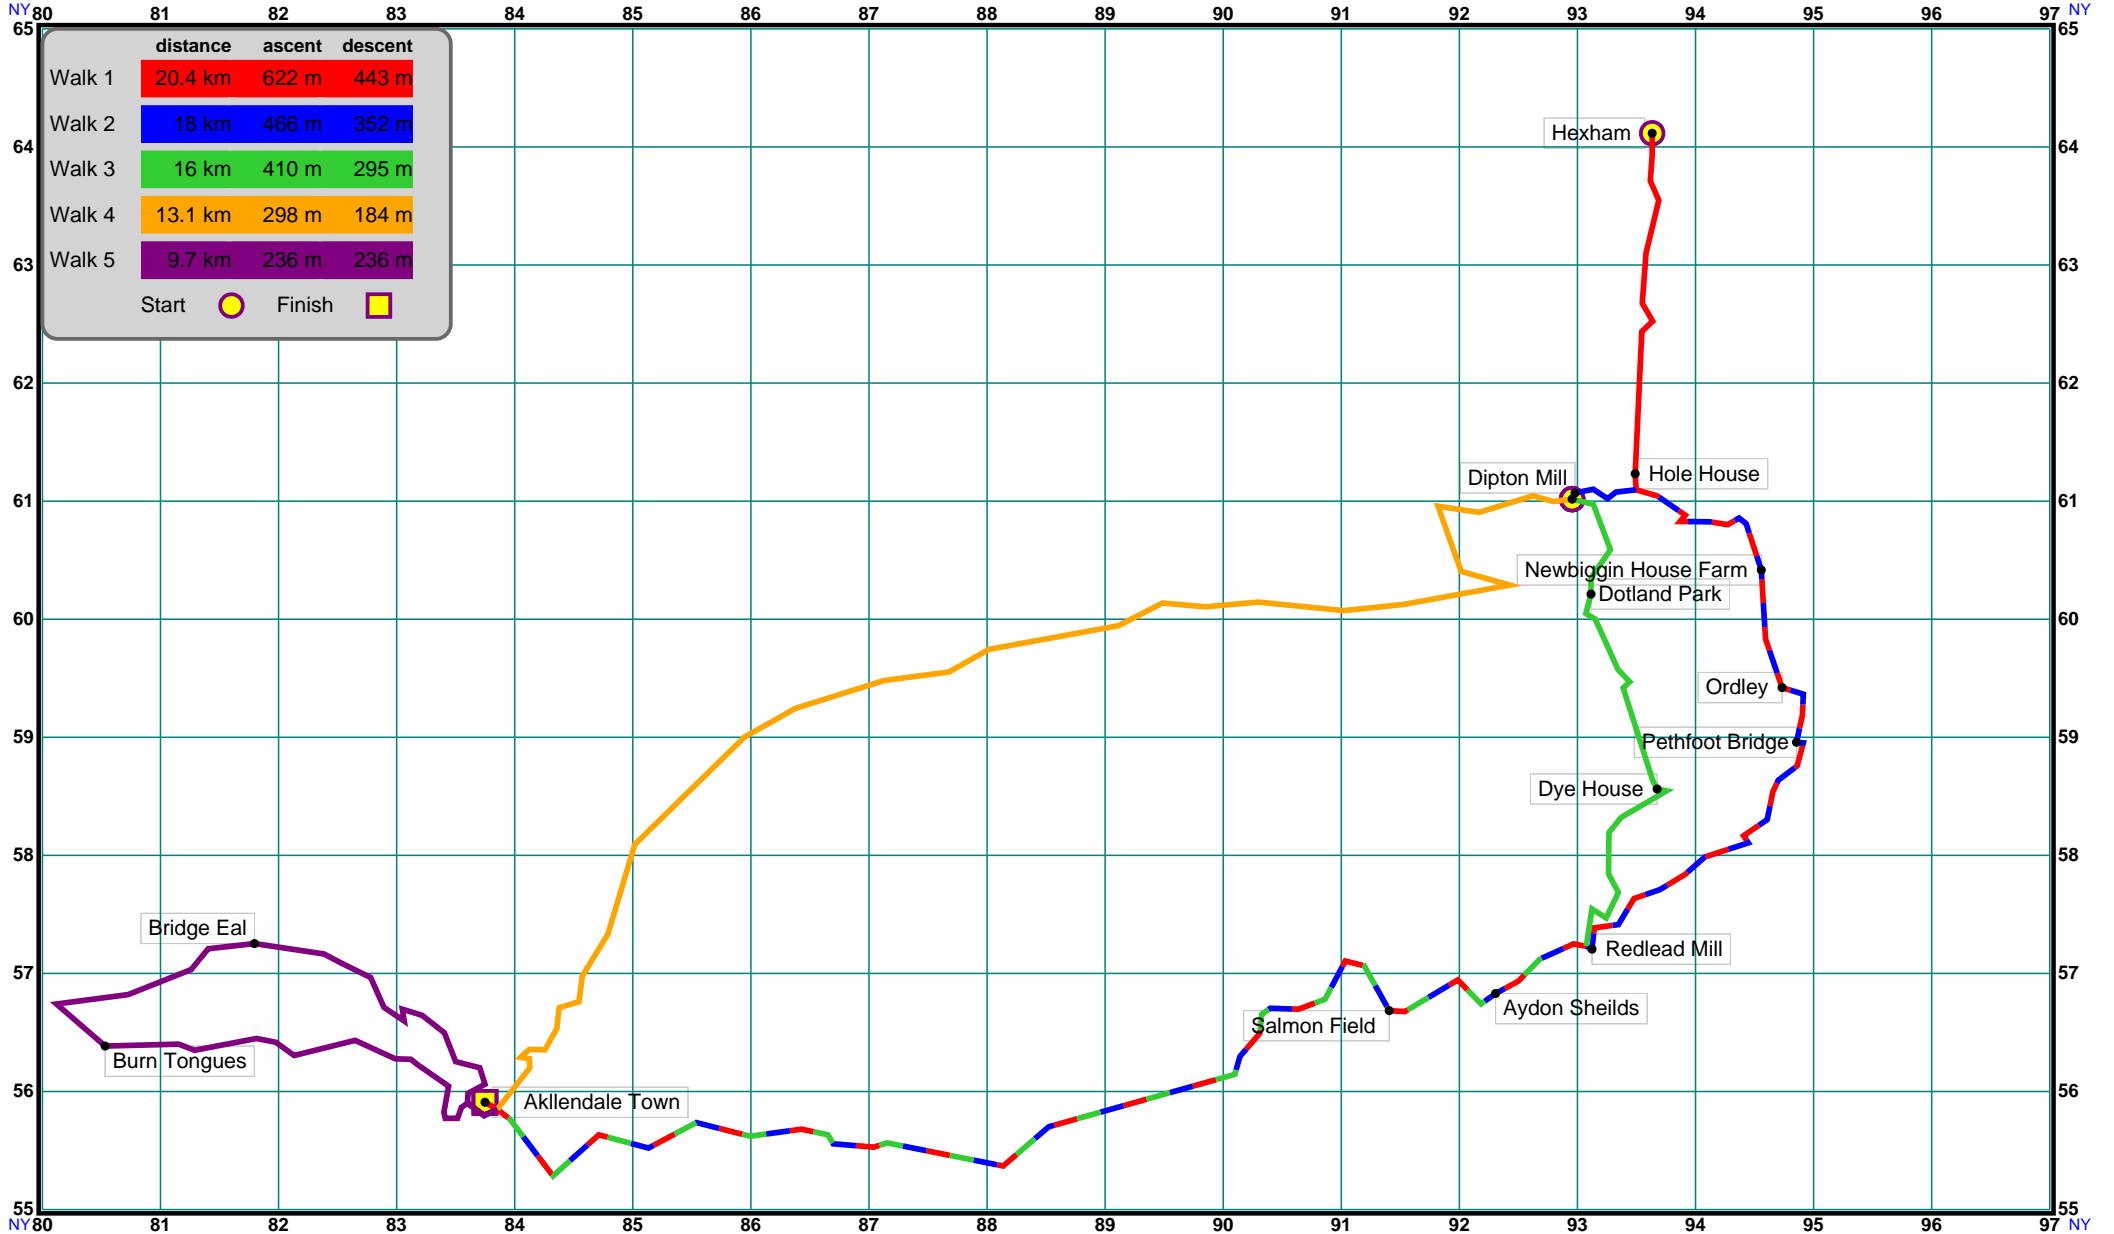

St. Edward's ABC Fellwalkers

Allendale

Durham

Saturday, 04th November, 2017

Click on any change of direction on a route to see a 1:25K OS map of that part of the route. The location of the waypoint will be shown by a red arrow

	distance	ascent	descent
Walk 1	20.4 km	622 m	443 m
Walk 2	18 km	466 m	352 m
Walk 3	16 km	410 m	295 m
Walk 4	13.1 km	298 m	184 m
Walk 5	9.7 km	236 m	236 m

Start Finish