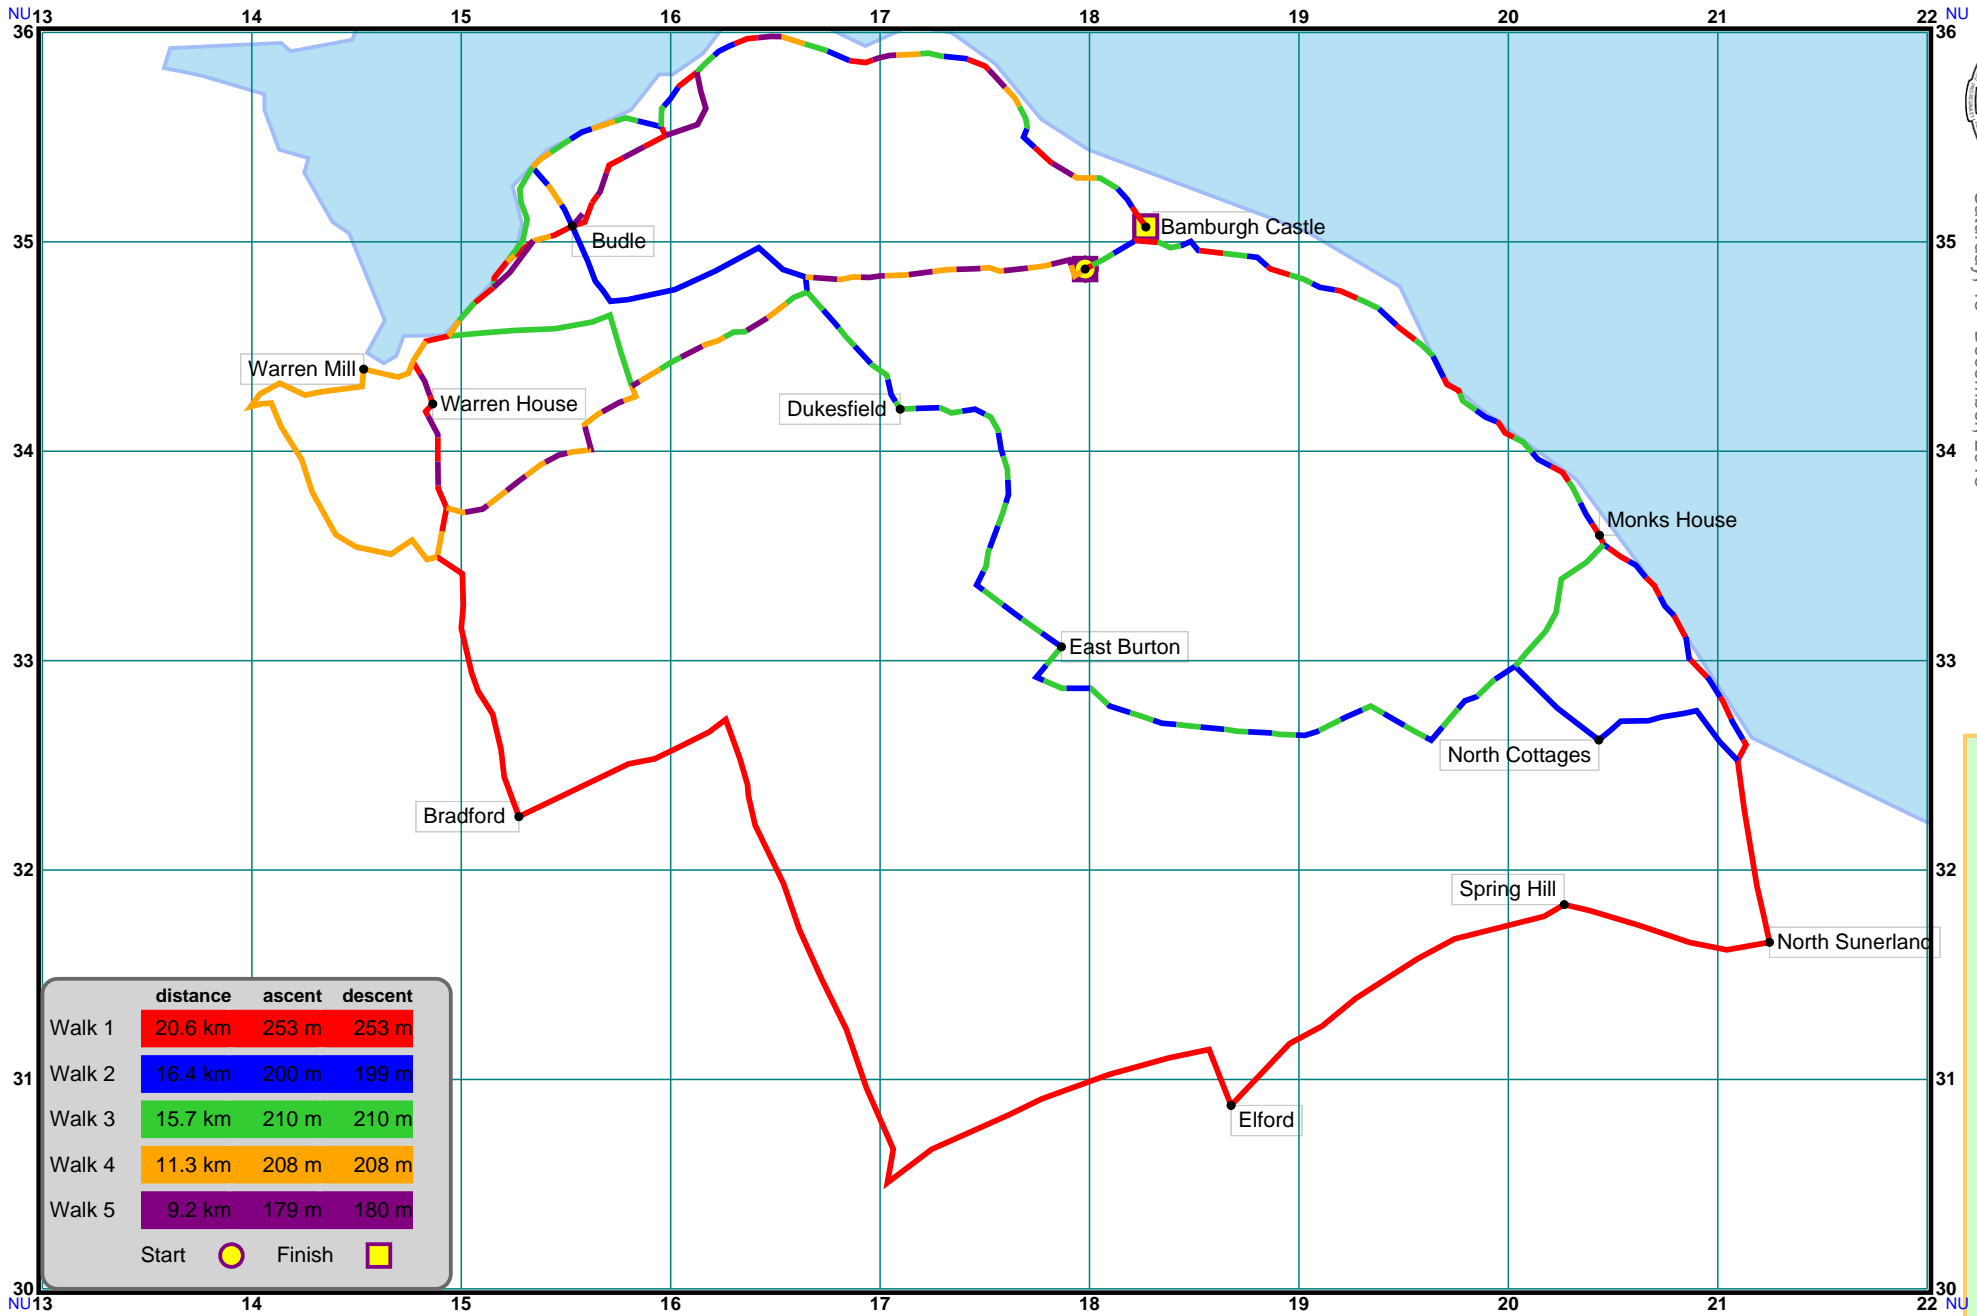

St Edward's ABC Fellwalkers
Xmas Walk
Saturday, 15th December, 2018

	distance	ascent	descent
Walk 1	20.6 km	253 m	253 m
Walk 2	16.4 km	200 m	199 m
Walk 3	15.7 km	210 m	210 m
Walk 4	11.3 km	208 m	208 m
Walk 5	9.2 km	179 m	180 m

Start  Finish 

Click on any change of direction on a route to see a 1:25K OS map of that part of the route. The location of the waypoint will be shown by a red arrow