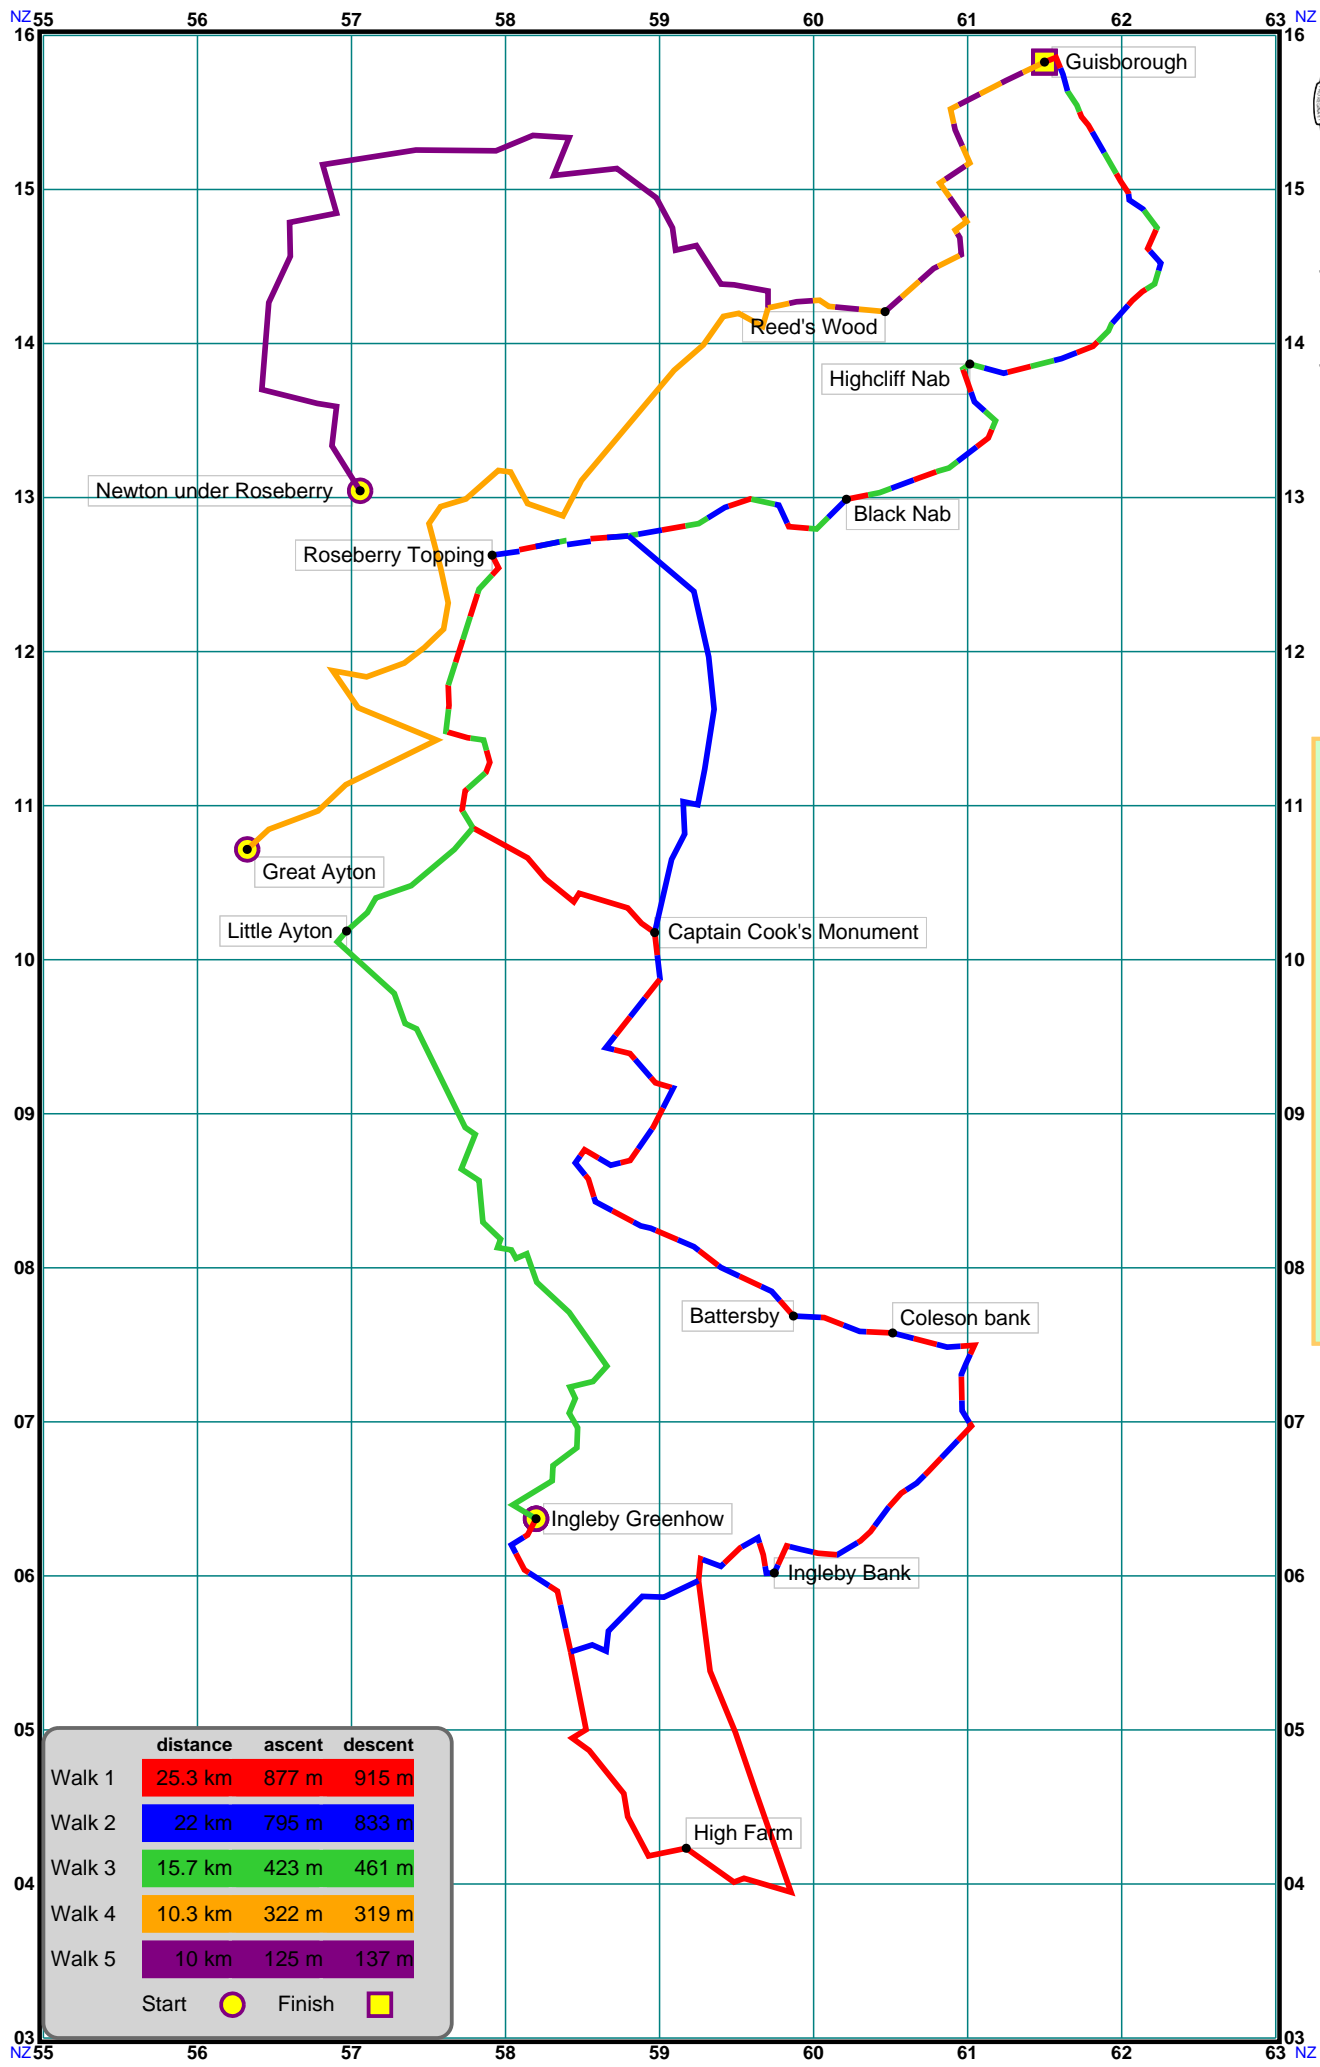

St. Edwards ABC Fellwalkers  
 North York Moors  
 Saturday, 11<sup>th</sup> May, 2019

# Roseberry Topping

Click on any change of direction on a route to see a 1:25K OS map of that part of the route. The location of the waypoint will be shown by a red arrow

	distance	ascent	descent
Walk 1	25.3 km	877 m	915 m
Walk 2	22 km	795 m	833 m
Walk 3	15.7 km	423 m	461 m
Walk 4	10.3 km	322 m	319 m
Walk 5	10 km	125 m	137 m

Start Finish